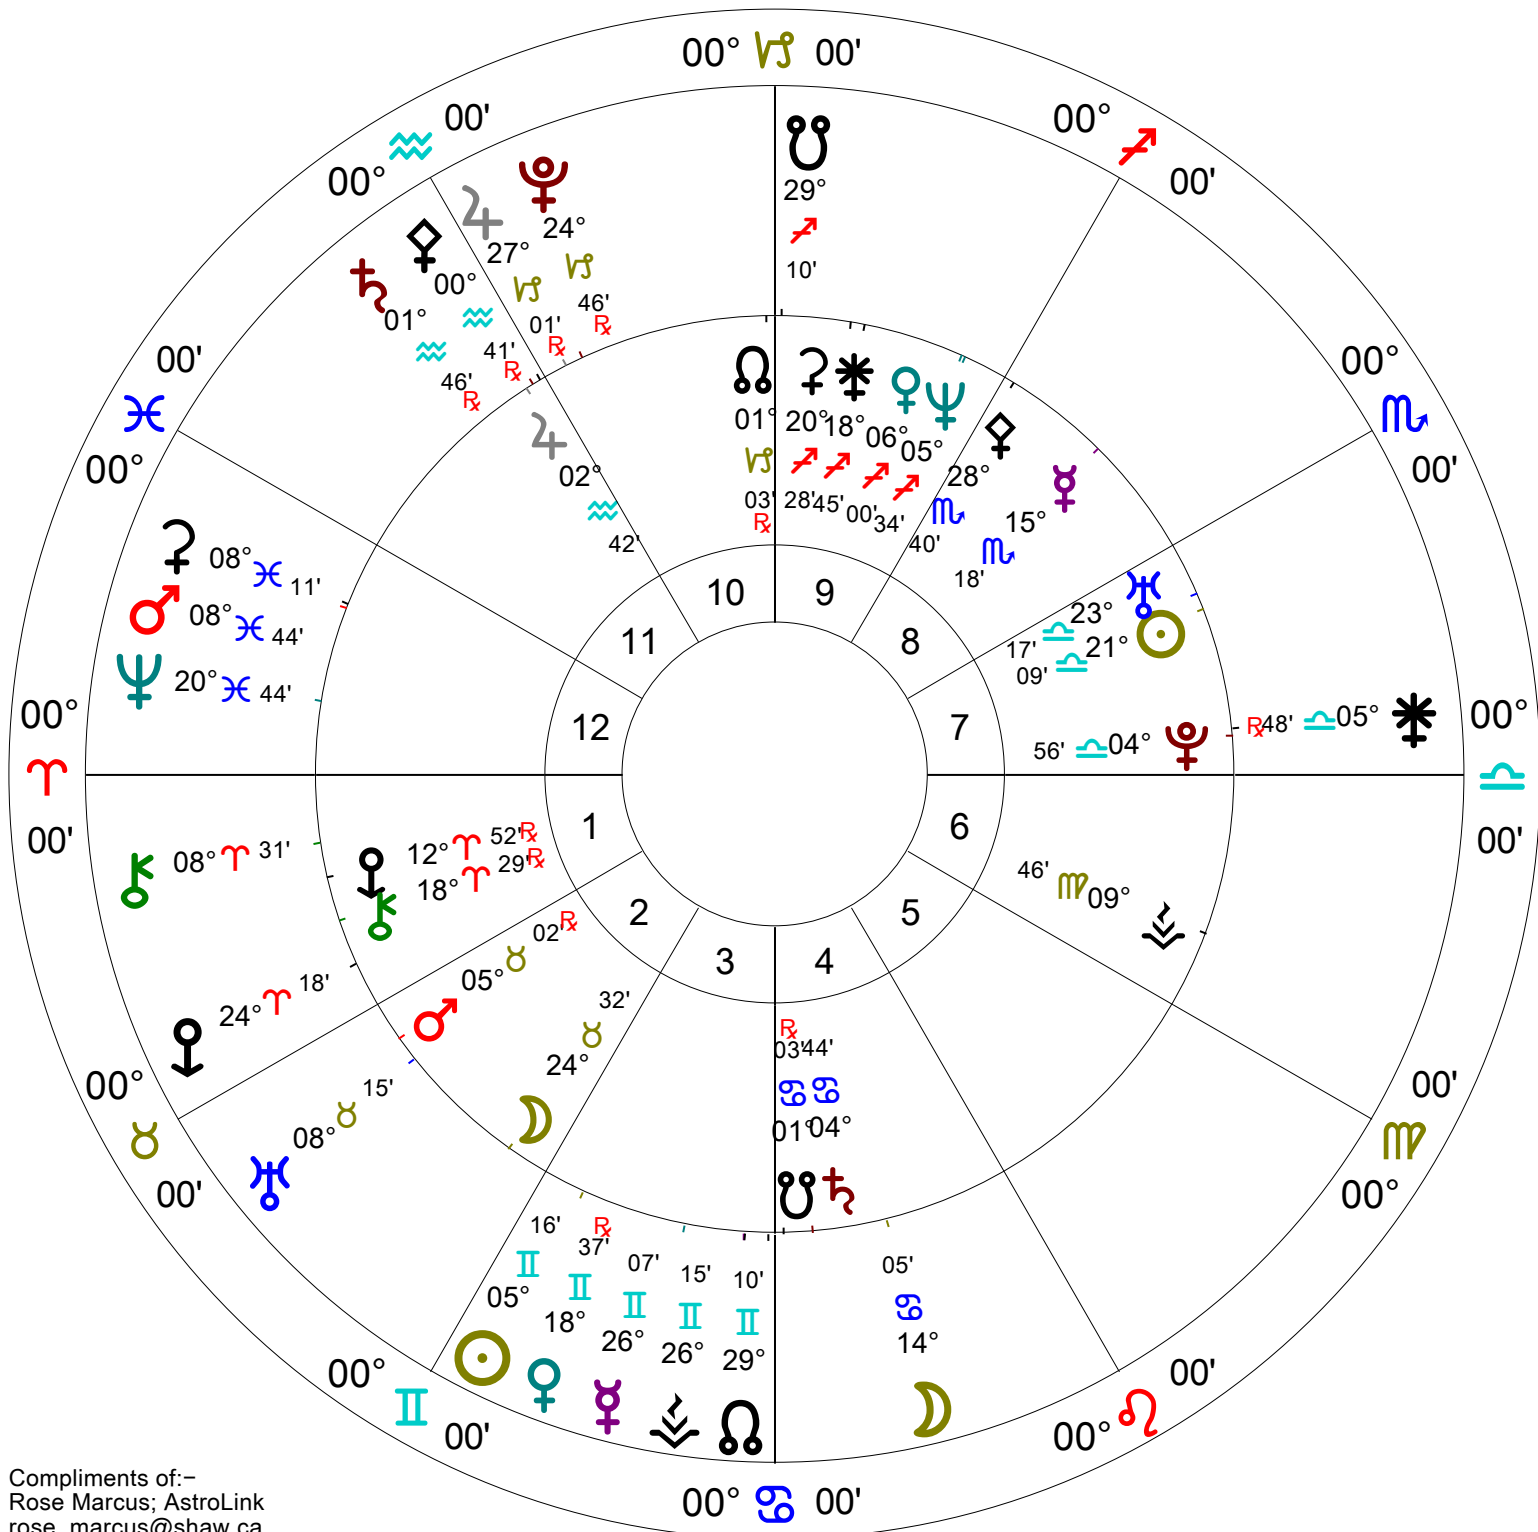

Inner Wheel
George Filoyd
 Natal Chart
 14 Oct 1973, Sun
 12:00 pm EDT +4:00
 Fayetteville
 35°N03'09" 078°W52'43"
 Geocentric
 Tropical
 0° Aries
 True Node

Outer Wheel
George Floyd Murder
 Natal Chart
 25 May 2020, Mon
 8:27:24 pm CDT +5:00
 Minneapolis, Minnesota
 44°N58'48" 093°W15'49"
 Geocentric
 Tropical
 Porphyry
 True Node