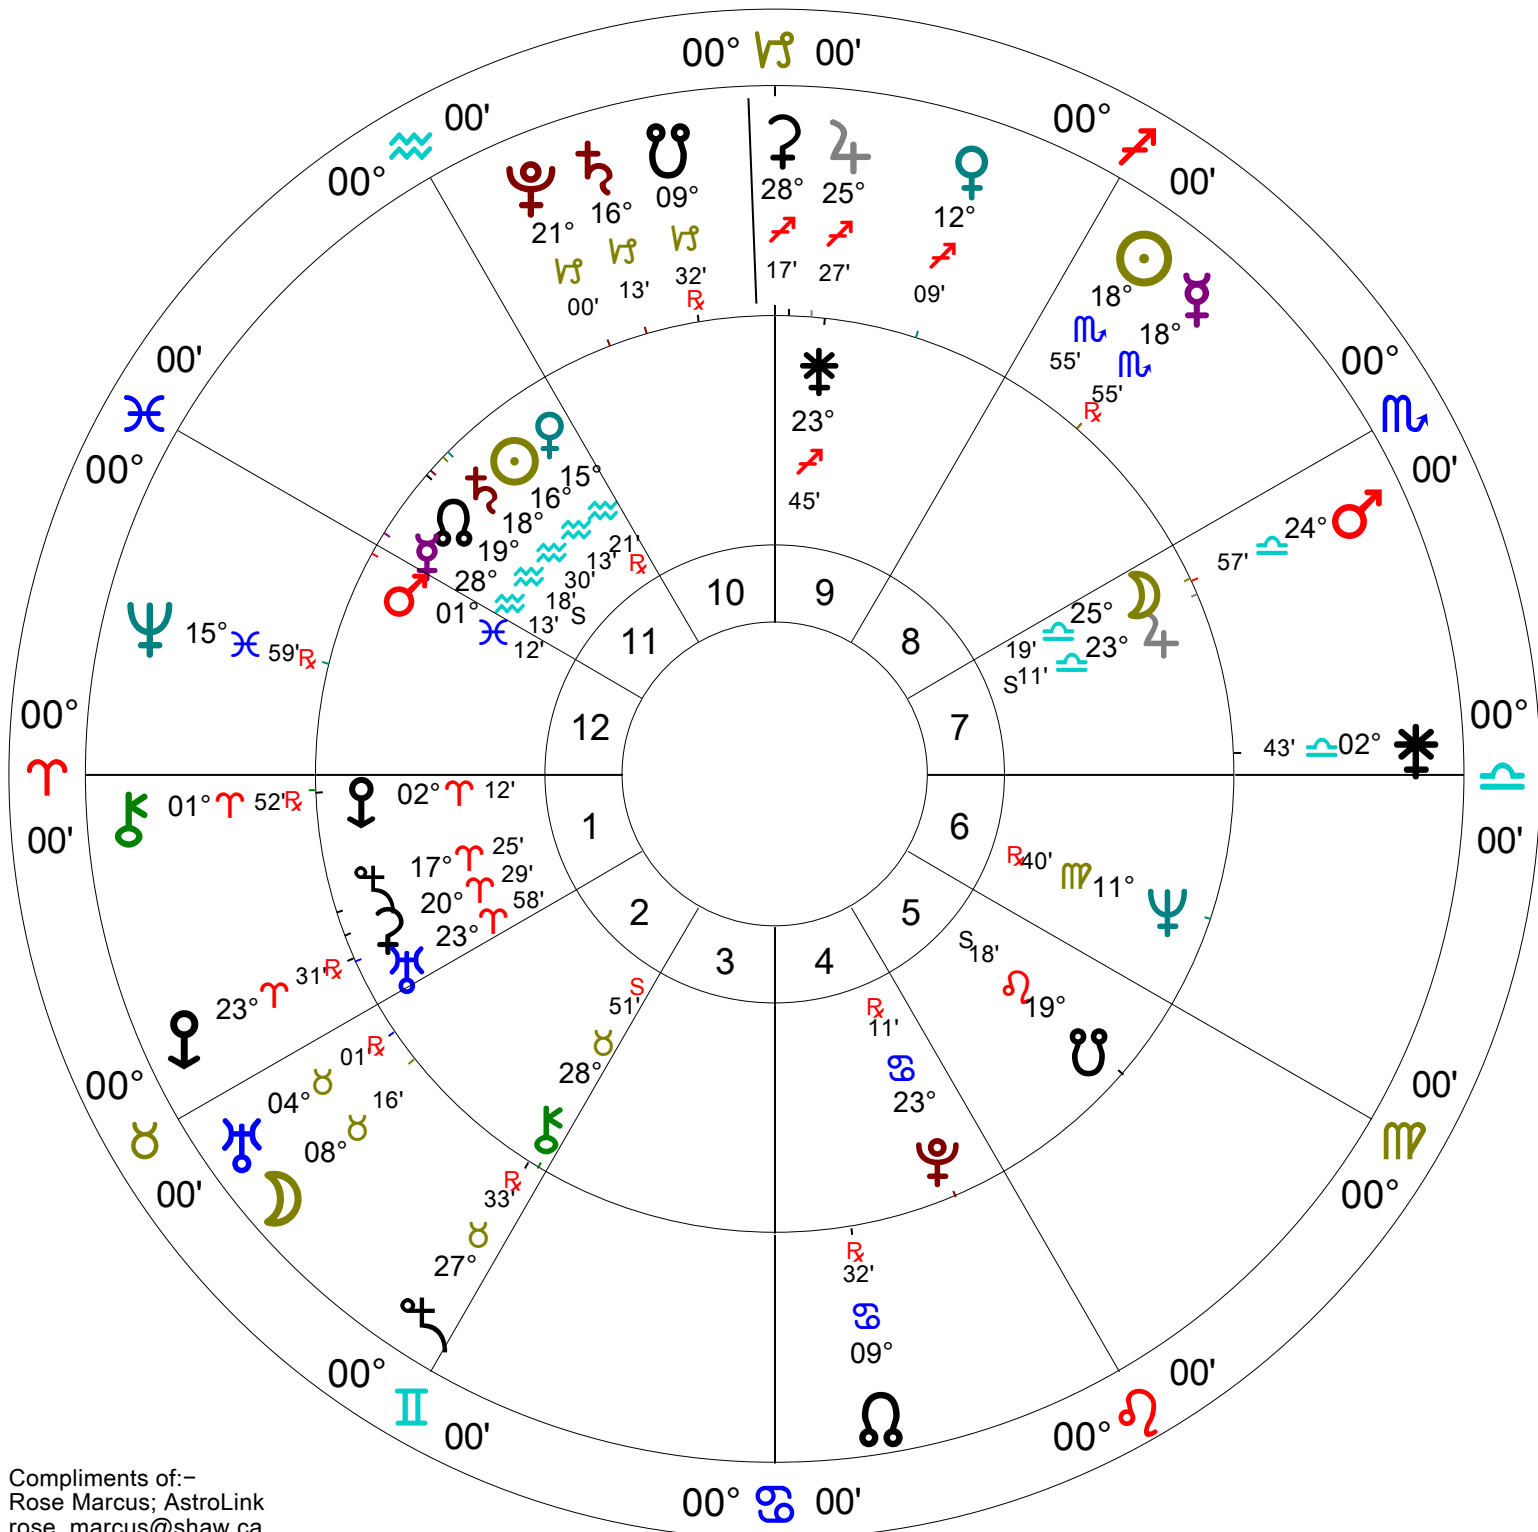

Inner Wheel
Don Cherry
 Natal Chart
 5 Feb 1934, Mon
 12:02:31 pm EST +5:00
 Kingston, Canada
 44°N14' 076°W30'
 Geocentric
 Tropical
 0° Aries
 True Node

Outer Wheel
Transit of Mercury
 Event Chart
 11 Nov 2019, Mon
 10:22 am EST +5:00
 Toronto, Canada
 43°N39' 079°W23'
 Geocentric
 Tropical
 0° Aries
 True Node