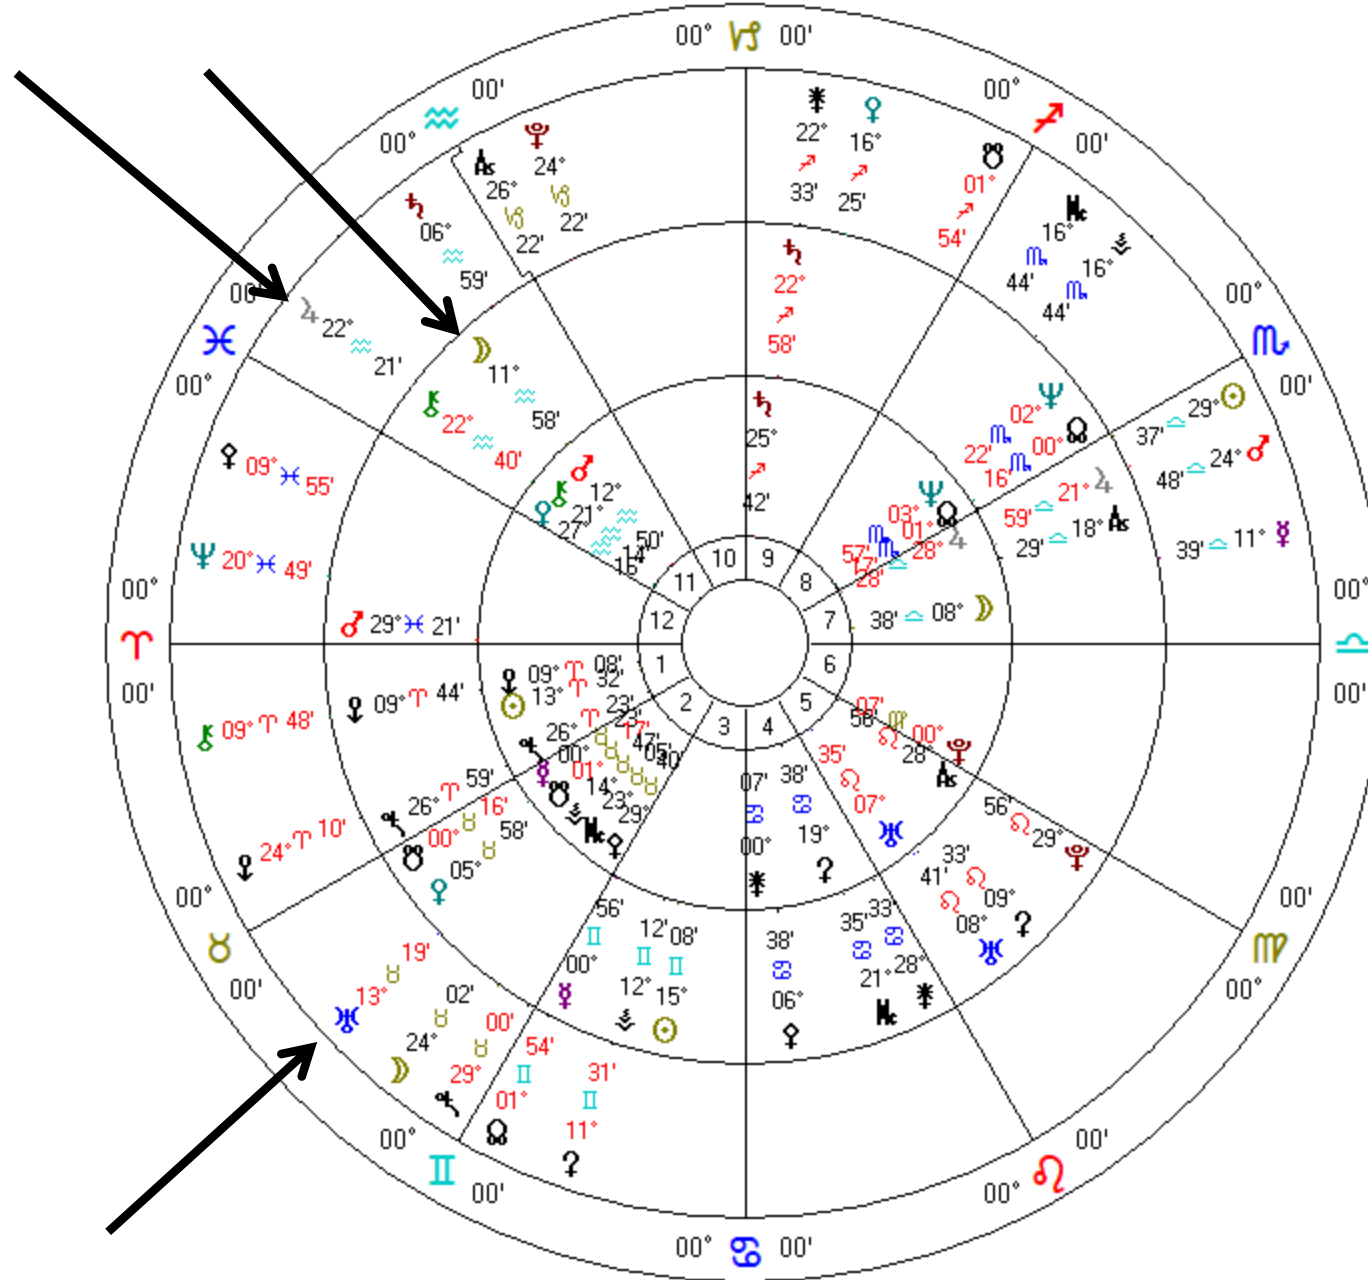

Inner Wheel  
**Alec Baldwin**  
**Natal Chart**  
 3 Apr 1958, Thu  
 2:30 pm EST +5:00  
 Amityville, New York  
 40°N40'44" 073°W25'03"  
*Geocentric*  
*Tropical*  
*0° Aries*  
*True Node*

Middle Wheel  
**Alec Baldwin**  
**Sec. Prog. Naibod in RA**  
 22 Oct 2021, Fri  
 9:04:47 am EST +5:00  
 Amityville, New York  
 40°N40'44" 073°W25'03"  
*Geocentric*  
*Tropical*  
*0° Aries*  
*True Node*

*True Node*  
*Porphyry*  
*Tropical*  
*Geocentric*  
 35°N41'13" 105°W56'14"  
 Santa Fe, New Mexico  
 1:55 pm MDT +6:00  
 22 Oct 2021, Fri  
**Natal Chart**  
**Accidental Shooting**  
 Outer Wheel